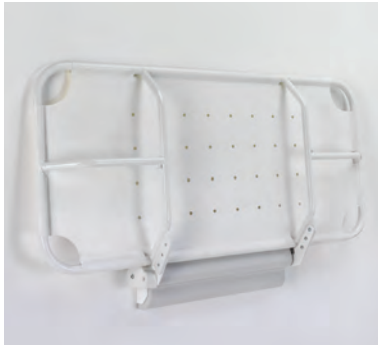

## **Economical solution**

The Shower Stretcher Fixed Height is our entry-level product and an economical washing and showering solution for the user. This durable and slimline product represents real value for money.

## **Makes bathing easier**

The Shower Stretcher Fixed Height is designed to allow the washing or showering of the user while in a horizontal position. It can be fixed directly above a bath making it the perfect solution for the home.

## **Added headrest**

The Shower Stretcher Fixed Height, along with all of our shower stretchers, can be enhanced with the optional integral vinyl headrest. The headrest features a paddle lift adjustment, which allows it to be locked securely into the desired position.

## key features

- No floor attachments required
- Ideal for a wet room environment
- Stainless steel frame with powder coated finish
- Permanently fixed at the desired height
- Available in 2 sizes
- Length of stretcher available 55.1in & 74.8in
- Weight capacity of 440.9lbs
- Folds away to save on space
- Wipe clean surfaces